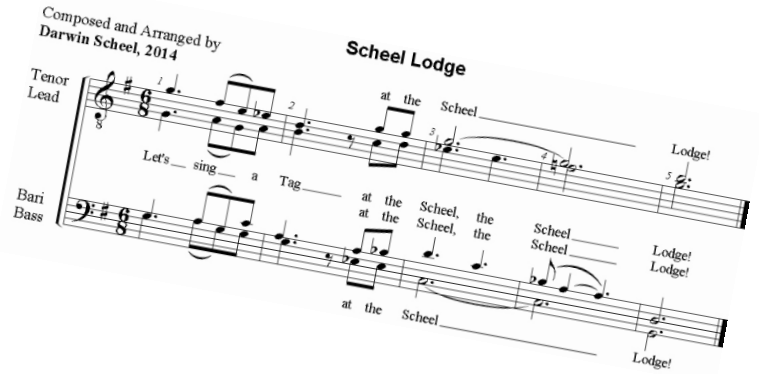

12th

Annual All Northwest Tag Party!

Saturday November 23, 2019

5:00 PM till ??? AM

Scappoose, Oregon

Featuring

♪ Tag Masters:

Special guests, **Terry S. Chapman** and his wife **Nikki Chapman** from Plano, Texas.